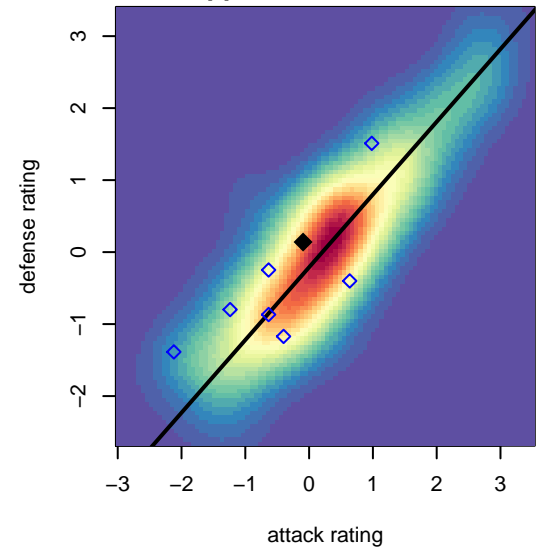

# Rogue Valley Timbers White G01

Rogue Valley SC  
 Medford, OR  
 G01 total strength=805  
 attack=0.91 defense=1.15

alt names used:

Venues played:  
 2014 Rogue Memorial GU12 Sierra  
 2014 Mt Hood Challenge U13

**Rogue Valley Timbers White G01**  
 Dots are actual minus expected GF (blue circles) and GA (red triangles).  
 Blue line is smoothed change in attack strength. Red is smoothed change in defense strength.

**attack and defense variance (black dot)  
relative to other teams  
and top 10 in region**

**attack and defense rating  
relative to others at age  
and all opponents in last 13 months**

**attack and defense rating  
relative to others at age  
and all opponents in last 13 months**

**Performance relative to 13 month average**

**Performance relative to 13 month average**

Distribution of opponents  
 Red = Lose zone, Blue = Win zone, Green = Even  
 Black line separates win/lose zones