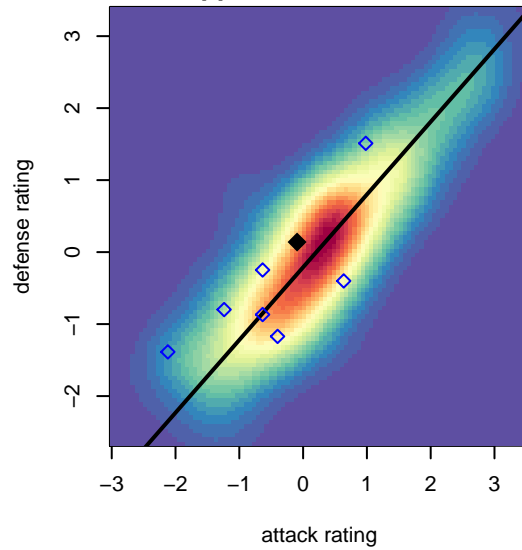

# Rogue Valley Timbers White G01

Rogue Valley SC  
 Medford, OR  
 G01 total strength=805  
 attack=0.91 defense=1.15

alt names used:

Venues played:  
 2014 Rogue Memorial GU12 Sierra  
 2014 Mt Hood Challenge U13

**Rogue Valley Timbers White G01**  
 Dots are actual minus expected GF (blue circles) and GA (red triangles).  
 Blue line is smoothed change in attack strength. Red is smoothed change in defense strength.

**attack and defense variance (black dot)  
relative to other teams  
and top 10 in region**

**attack and defense rating  
relative to others at age  
and all opponents in last 13 months**

**attack and defense rating  
relative to others at age  
and all opponents in last 13 months**