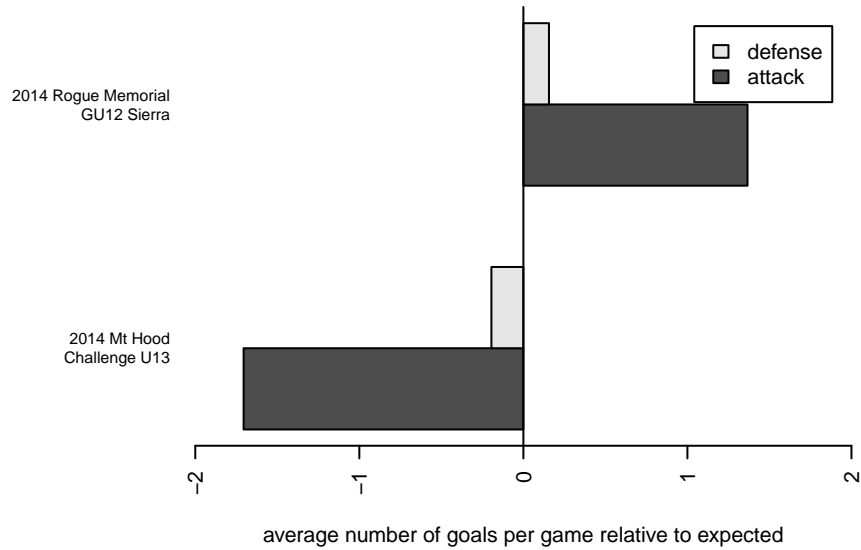

**Rogue Valley Timbers White G01**  
 Dots are actual minus expected GF (blue circles) and GA (red triangles).  
 Blue line is smoothed change in attack strength. Red is smoothed change in defense strength.

**attack and defense variance (black dot)  
relative to other teams  
and top 10 in region**

**attack and defense rating  
relative to others at age  
and all opponents in last 13 months**

**attack and defense rating  
relative to others at age  
and all opponents in last 13 months**

**Performance relative to 13 month average**

**Performance relative to 13 month average**

Distribution of opponents  
 Red = Lose zone, Blue = Win zone, Green = Even  
 Black line separates win/lose zones