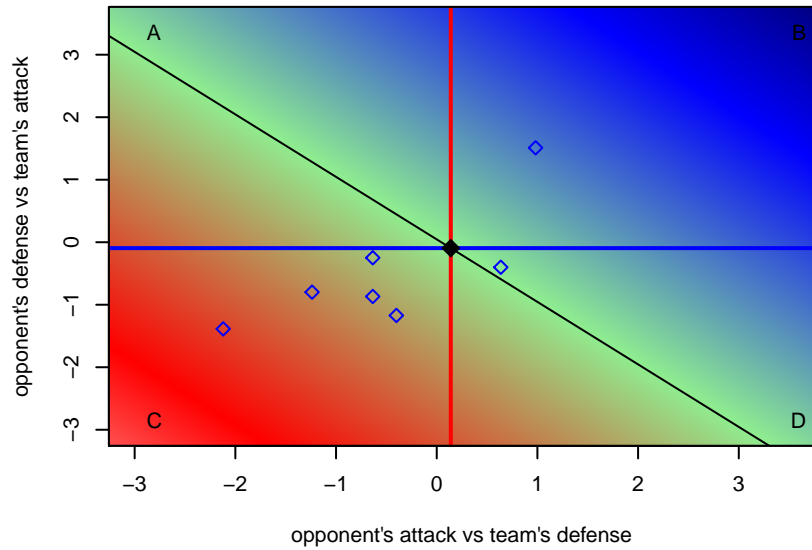

**Rogue Valley Timbers White G01**  
 Dots are actual minus expected GF (blue circles) and GA (red triangles).  
 Blue line is smoothed change in attack strength. Red is smoothed change in defense strength.

**attack and defense variance (black dot)  
relative to other teams  
and top 10 in region**

**attack and defense rating  
relative to others at age  
and all opponents in last 13 months**

**attack and defense rating  
relative to others at age  
and all opponents in last 13 months**

**Performance relative to 13 month average**

**Performance relative to 13 month average**

Distribution of opponents  
 Red = Lose zone, Blue = Win zone, Green = Even  
 Black line separates win/lose zones

lot. A=Neither has attack advantage, B=Opponent has both attack and defense advantage, C=Opponent has both attack and defense disadvantage, D=Both have

<b>date</b>	<b>home</b>		<b>away</b>		<b>venue</b>	<b>pred.home</b>	<b>pred.away</b>
2014-08-17	Rogue Valley Timbers White G01	2	HSC Impact G01	1	2014 Mt Hood Challenge U13	3.23	0.45
2014-08-16	THUSC Lithium G01	0	Rogue Valley Timbers White G01	0	2014 Mt Hood Challenge U13	0.40	1.75
2014-08-16	Crossfire OR CUSC Black Eruption G01	1	Rogue Valley Timbers White G01	0	2014 Mt Hood Challenge U13	0.25	2.28
2014-08-15	Rogue Valley Timbers White G01	3	Thelo Storm G01	0	2014 Mt Hood Challenge U13	4.56	0.12
2014-05-26	Lady Jaguars 02 G01	1	Rogue Valley Timbers White G01	0	2014 Rogue Memorial GU12 Sierra	2.23	0.22
2014-05-25	Rogue Valley Timbers White G01	6	Crossfire OR CUSC Black Eruption G01	0	2014 Rogue Memorial GU12 Sierra	2.28	0.25
2014-05-25	Missfits Lava G02	0	Rogue Valley Timbers White G01	1	2014 Rogue Memorial GU12 Sierra	1.58	1.54
2014-05-24	Lady Jaguars 02 G01	5	Rogue Valley Timbers White G01	0	2014 Rogue Memorial GU12 Sierra	2.23	0.22
2014-05-24	Rogue Valley Timbers White G01	7	Crossfire OR LOSC Mayhem G02	0	2014 Rogue Memorial GU12 Sierra	2.90	0.49