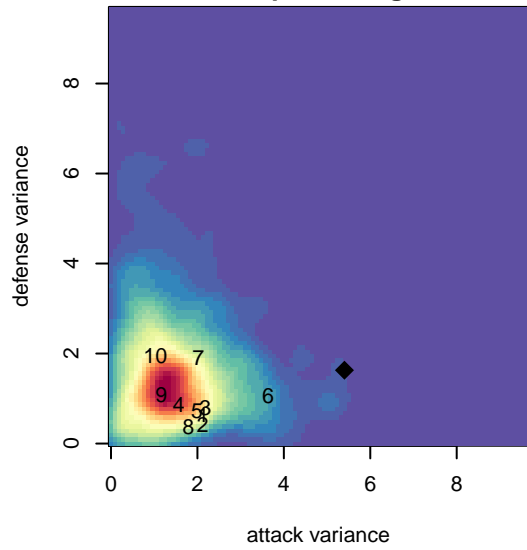

# Rogue Valley Timbers White G01

Rogue Valley SC  
 Medford, OR  
 G01 total strength=805  
 attack=0.91 defense=1.15

alt names used:

Venues played:  
 2014 Rogue Memorial GU12 Sierra  
 2014 Mt Hood Challenge U13

**Rogue Valley Timbers White G01**  
 Dots are actual minus expected GF (blue circles) and GA (red triangles).  
 Blue line is smoothed change in attack strength. Red is smoothed change in defense strength.

**attack and defense variance (black dot)  
relative to other teams  
and top 10 in region**

**attack and defense rating  
relative to others at age  
and all opponents in last 13 months**

**attack and defense rating  
relative to others at age  
and all opponents in last 13 months**